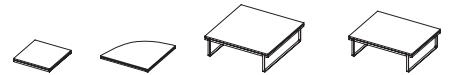

Dimensions are in inches. NOTE: Yardage requirements for COM are for solid and non-directional fabrics. Additional material may be required for larger repeating patterns. Plaid is not recommended for Cameo.

Tabletop finishes