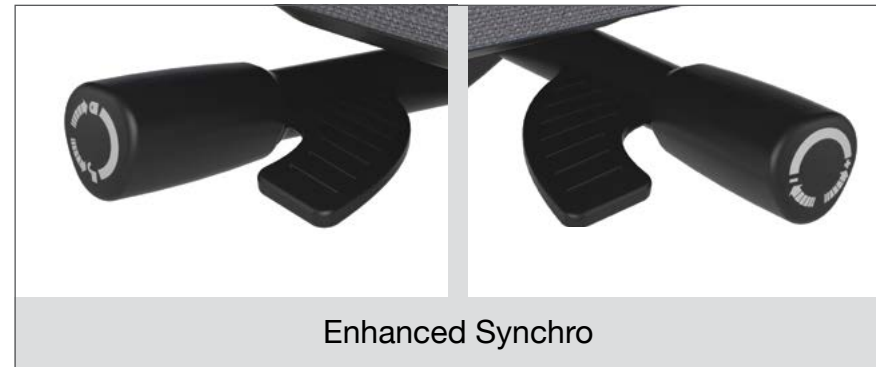

## Frame

Frame color includes base, lumbar support band and arms.

Black

Fog

## Mechanisms & Controls

Enhanced Synchro

Left side: Tilt lock and optional seat depth adjustment

Right side: Tilt tension and seat height adjustment

Swivel tilt also available.