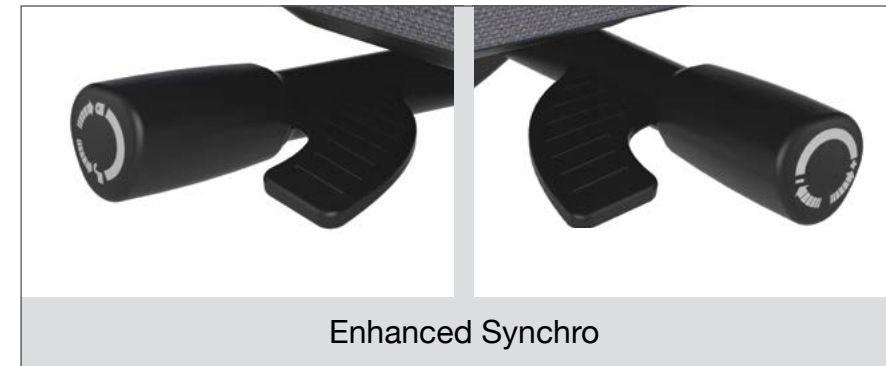

## Arms

Arm color will match frame (arm pads are black).

Fixed Polyurethane

Height Adjustable

Multi-Adjustable (height/width)

## Mechanisms & Controls

Enhanced Synchro

Left side: Tilt lock and optional seat depth adjustment

Right side: Tilt tension and seat height adjustment

Swivel tilt also available.