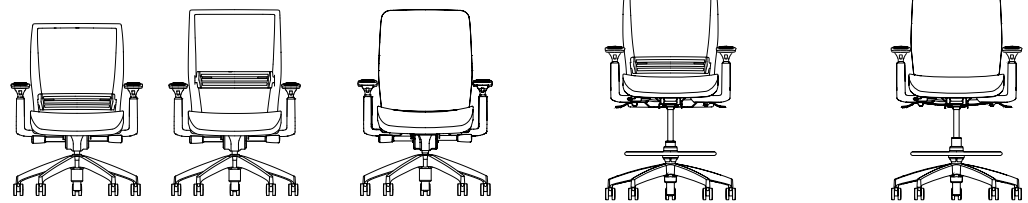

Amplify®

The power of more.

Specifications

MODEL	2722 MIDBACK MESH	2723 High Back Mesh/ 2723 LT Highback Mesh Large & Tall	2723 B3 HIGHBACK UPHOLSTERED	2722 B1 S1/2722 B1 S2 MIDBACK MESH TASK STOOL/ EXTENDED TASK STOOL	2723 B1 S1/2723 B1 S2 HIGHBACK UPHOLSTERED TASK STOOL/ EXTENDED TASK STOOL
Overall Width Armless	26	26/26	26	26	26
Overall Width with Arms	27.75-28.25	27.75-28.25 / 29	27.75-28.25	27.75-28.25	27.75-28.25
Overall Depth	24.5	27.75	24.5	24.5	24.5
Overall Height	40	43/42	42	39-46.5/43.75-53.38	40.75-48.25/45.5-55.13
Seat Width	19.25	19.25/22	19.25	19.25	19.25
Seat Depth	16-18.5	16-18.5/17.5	16-18.25	16	16
Seat Height (mechanism)	(Y) 16.75-20.25 (T) 16.88-20.50 (Y) 18.38-22.63	(Y) 16.75-20.25 (T) 16.88-20.50 (Y) 18.38-22.63	(Y) 16.50-20.35 (T) 16.50-20.12 (Y) 18.00-22.50	(B) 21.5-27.5/24.5-34.5	(B) 21.5-27.5/24.5-34.5
Seat Height with Higher Cylinder (mechanism)	(T) 17.5-21.75	LT (Y) 17.5-21.5	(T) 17.5-21.87		
Back Width	19.5	19.5/19.5	18.5	19.5	18.5
Back Height	20.37	23.37/22	22.0	20.37/20.37	22
Weight Armless	32 lbs.	34 lbs./44 lbs.	35 lbs.	34/35 lbs.	35.5/36 lbs.
Weight with Arms	37 lbs.	39 lbs./ 50 lbs.	40 lbs.	39.5/40 lbs.	40.5/41 lbs.
COM	1.06 yds.	1.06 yds./1.45 lbs.	1.80 yds.	1.06 yds.	1.80 yds.
COL	20 sq. ft.	20 sq. ft./ 25 sq. ft.	34 sq. ft.	20 sq. ft.	34 sq. ft.
Weight Capacity	300 lbs.	300 lbs./ 400 lbs.	300 lbs.	300 lbs.	300 lbs.

Dimensions are in inches.

Features

- Midback or highback task chair and midback task stool
- Aerodynamic design
- Multiple frame, back support and arm color choices
- Adjustable lumbar support
- 10 bleach-cleanable mesh back colors
- Contrast stitching in 10 thread colors (mesh model only)
- Enhanced synchro or swivel tilt
- Waterfall seat
- 3 arm styles with textured arm pads
- Black, fog, silver or polished aluminum base
- Optional seat depth adjustment
- Standard 300 lb. weight capacity
- Heavy Duty Series - 400lb. weight capacity option (mesh only)
- Lifetime warranty for single shift use or 12 years for 24/7
- All options and 1,000s of fabrics ship in 2, 5 or 10 days