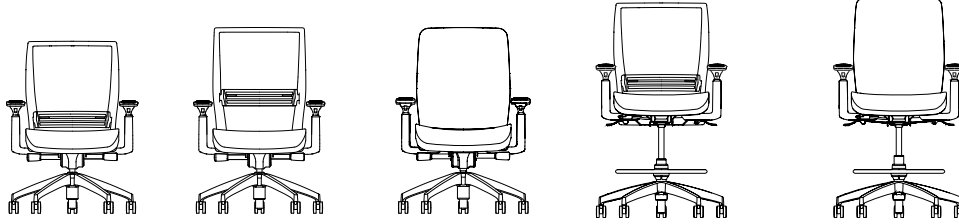

When style fuses with ergonomics, it creates a powerful mix of comfort, design and purpose.

Mids and highs in harmony

Finding the perfect balance of options only starts by choosing between midback or highback (and stool or large-and-tall). Customization also includes a wide variety of mesh and upholstery fabrics. Waterfall seat, integrated lumbar adjuster and enhanced synchro or swivel-tilt mechanism ensure comfort comes standard on every model.

Specifications

MODEL	2722 Midback Mesh	2723 Highback Mesh/ 2723 LT Highback Mesh Large & Tall	2723 B3 Highback Upholstered/ LT Highback Upholstered Task	2722 B1 S1/2722 B1 S2 Midback Mesh Task Stool/ Extended Task Stool	2723 B1 S1/2723 B1 S2 Highback Upholstered Task Stool/ Extended Task Stool
Overall Width Armless	26	26	26	26	26
Overall Width with Arms	27.75	27.75	27.75	27.75	27.75
Overall Depth	27.75	27.75	27.75	27.75	27.75
Overall Height	40	43/42	42	39-46.5/43.75-53.38	40.75-48.25/45.5-55.13
Seat Width	19.25	19.25/22	19.25/22	19.25	19.25
Seat Depth	17.5-19.5	17.5-19.5	17.5-19.5	17.75	17.5
Seat Height (mechanism)	16.75-20.25 (Y) 16.88-20.50 (T)	16.75-20.25 (Y) 16.88-20.50 (T)	16.75-20.25 (Y) 16.88-20.50 (T)	21.5-29.5/25-35 (B)	21.5-29.5/25-35 (B)
Seat Height with Higher Cylinder (mechanism)	18.38-22.63 (Y) 17.5-21.75 (T)	18.38-22.63 (Y) 17.5-21.75 (T) 17.5-21.5 LT (Y)	18.38-22.63 (Y) 17.5-21.75 (T) 17.5-21.5 LT (Y)		
Back Width	19.25	19.5/19.5	18.5	19.5	18.5
Back Height	20.27	23.37/22	22.0	20.27	22
Weight Armless	32 lb	34 lb/44 lb	35 lb/45 lb	34/35 lb	35.5/36 lb
Weight with Arms	37 lb	39 lb/ 50 lb	40 lb/51 lb	39.5/40 lb	40.5/41 lb
COM	1 yd	1/1.15 yd	1.25 yd	1 yd	1.25 yd
COL	17 sq ft	17/23 sq ft	23 sq ft	17 sq ft	23 sq ft
Weight Capacity	300 lb	300 lb/400 lb	300 lb/400 lb	300 lb	300 lb

Dimensions are in inches.

Advanced lumbar

Enhanced synchro

Multi-adjustable arms

Base

Frame

10 mesh colors

SitOnIt • Seating®