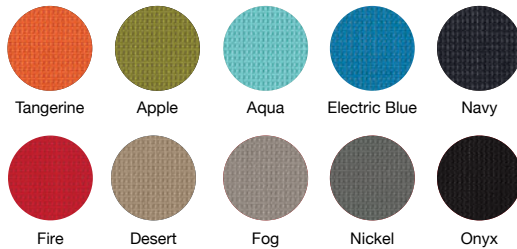

Dimensions are in inches.

Advanced lumbar

Enhanced synchro

Multi-adjustable arms

Base

Frame

10 mesh colors

SitOnIt • Seating®