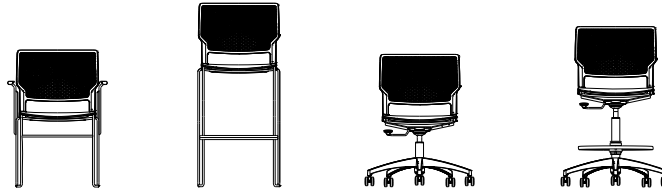

Black

Stacking cart

Ganging bracket

Specifications

MODEL	1131 FT2 Wire Rod Chair	1131 FT2 S2 Wire Rod 30" Bar Stool	1132 FT3 Light Task Chair	1132 FT3 S21/1132 FT3 S22 Task Stool/Extended Task Stool
Overall Width Armless	20	20	28.25	28.25
Overall Width With Arms	24.75			
Overall Depth	21.75	22.5	27.25	27.25
Overall Height	33.25	45.5	32.75-37	36.25-43.25/39-48.75
Seat Width	18.25	18.25	18.25	18.25
Seat Depth	17.25	17.25	17.25	17.25
Seat Height	18	30	17.5-22.75	21-28/23.25-33.75
Back Width	19.75	19.75	19.75	19.75
Back Height	17.5	17.5	17.5	17.5
Weight Armless	13 lb (ps) 14 lb (us)	21 lb (ps) 22 lb (us)	26 lb (ps) 27 lb (us)	30 lb/31 lb (ps) 31 lb/32 lb (us)
Weight With Arms	16 lb (ps) 17 lb (us)			
COM	.75 yd	.75 yd	.75 yd	.75 yd
Maximum Cart Stacking	25 (ps) NR (us)			
Maximum Floor Stacking	6 (ps) NR (us)	6 (ps) NR (us)		
Weight Capacity Warranty	300 lb	300 lb	300 lb	300 lb