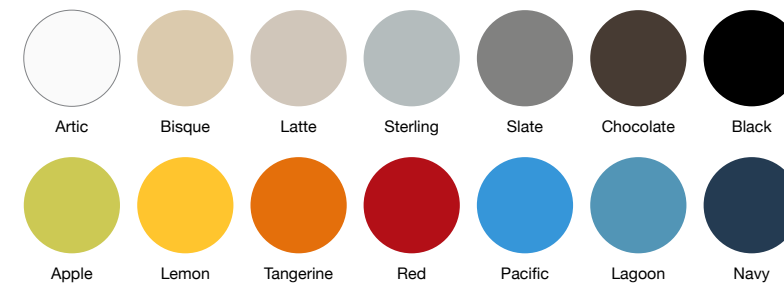

Shell colors

Seat styles

Non-upholstered Upholstered seat

Armless option

Fixed arm (wire rod only)

Frame finishes

Chrome Black

Base finish