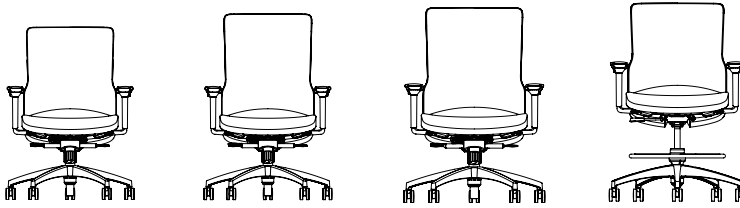

Make every Novo special. You can choose from an array of colors, backrests, arms and more. An adjustable, integrated lumbar support and built-in synchro-mechanism combine with super supportive mesh to provide award-winning comfort.

Specifications

| MODEL | 1033.BK1 Midback Task Chair | 1033.BK2 Highback Task Chair | 1033.BK2 LT Large and Tall Task Chair | 1033.BK1 S1 Midback Task Stool |
|----------------------------------|---|---|--|-----------------------------------|
| Overall Width Armless | 26 | 26 | 26 | 26 |
| Overall Width With Arms | 26 | 26 | 29 | 26 |
| Overall Depth | 26 | 26 | 27.75 | 26 |
| Overall Height | 36 | 39 | 39 | 39 |
| Seat Width | 20 | 20 | 22 | 20 |
| Seat Depth | 16.5-18.5 | 16.5-18.5 | 17.5-19.5 | 16.5 |
| Seat Height | 16-19.75 (B) 16.25-20 (T) 16.75-20.25 (F) | 16-19.75 (B) 16.25-20 (T) 16.75-20.25 (F) 17-20.625 (F/E3) | 17.5-21.5 (Y) | 21.375-29 |
| Seat Height With Higher Cylinder | 16.25-21.25 (B) 16.5-21.5 (T) 17-22 (F) 17.25-22.25 (F/E3) | 16.25-21.25 (B) 16.5-21.5 (T) 17-22 (F) 17.25-22.25 (F/E3) | 18-23 (Y) | |
| Seat Height With Lower Cylinder | 14.5-18.25 (B) 14.75-17.5 (T) 15.25-18 (F) 15.5-18.25 (F/E3) | 14.5-18.25 (B) 14.75-17.5 (T) 15.25-18 (F) 15.5-18.25 (F/E3) | | |
| Back Width | 19 | 19 | 19 | 19 |
| Back Height | 20 | 23 | 21.5 | 20 |
| Weight Armless | 31 lb | 32 lb | 46 lb | 29 lb |
| Weight With Arms | 37 lb | 38 lb | 52 lb | 35 lb |
| COM | 1 yd | 1 yd | 1.15 yd | 1 yd |
| COL | 17 sq ft | 17 sq ft | 18 sq ft | 17 sq ft |
| Weight Capacity Warranty | 300 lb | 300 lb | 400 lb | 300 lb |

Dimensions are in inches. • Basic mechanism (B). Swivel tilt mechanism (T). Standard synchro mechanism (F). Seat depth adjustment (E3). Enhanced synchro mechanism (Y).

Frame/lumbar colors

Mesh colors

Adjustable arm