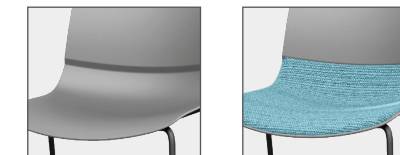


Mika™

The slim, simple, stackable, soft shell chair

Mika sits above most others in its class – and not just because it is a multi-award winner. Mika is elevated. Upholstered or non-upholstered, it reaches new heights in what a molded shell chair can be. From top to bottom, the design flows. Back and forth, the design rocks with 15 degrees of flex. Up and up, the design pushes an upholstered seat farther than ever before. And in the end, you arrive at a place of sit-ability and stack-ability hard to find in something that looks this good.

reddot winner 2021

The ripple effect

Mika makes waves with a design that stacks up well. From the very first sit, you'll see it's light in scale and not on performance. And while Mika provides the kind of durability you want in a multipurpose chair, there's ergonomic engineering throughout. The sculpted shell offers a natural cradle while the flex-ridge back and optional 2/3 upholstered seat lend comfort to lounge a little longer.

Closer look

Wire rod frame finishes

Black

Chrome

Seat options

Non-upholstered

Upholstered

Stacking cart

4-leg frame finishes

Black

Fog

White

Shell colors

Black

Fog

White