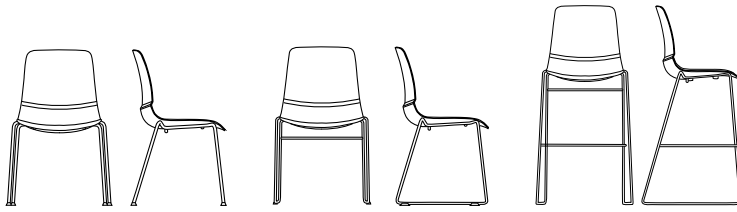


Mika™

The slim, simple, stackable, soft shell chair

Mika sits above most others in its class – and not just because it is a multi-award winner. Mika is elevated. Upholstered or non-upholstered, it reaches new heights in what a molded shell chair can be. From top to bottom, the design flows. Back and forth, the design rocks with 15 degrees of flex. Up and up, the design pushes an upholstered seat farther than ever before. And in the end, you arrive at a place of sit-ability and stack-ability hard to find in something that looks this good.

reddot winner 2021

The ripple effect

Mika makes waves with a design that stacks up well. From the very first sit, you'll see it's light in scale and not on performance. And while Mika provides the kind of durability you want in a multipurpose chair, there's ergonomic engineering throughout. The sculpted shell offers a natural cradle while the flex-ridge back and optional 2/3 upholstered seat lend comfort to lounge a little longer.

Closer look

Wire rod frame finishes

Black

Chrome

Seat options

Non-upholstered

Upholstered

Stacking cart

Specifications

MODEL	1101 FT1 4-Leg Chair	1101 FT2 Wire Rod Chair	1101 FT2 S2 30" Bar Stool
Overall Width	22.75	19.65	19.88
Overall Depth	19.5	19.5	22.9
Overall Height	32.15	32.4	45.75
Seat Width	17.5	17.5	17.5
Seat Depth	16.75	16.75	16.75
Seat Height	18.5	18.5	30.25
Back Width	16.25	16.25	16.25
Back Height	16.25	16.25	16.25
Weight	15 lb	14.5 lb	19.5 lb
COM	.85 yd	.85 yd	.85 yd
Maximum Floor Stacking	3 non-upholstered 9 upholstered	3 non-upholstered 6 upholstered	3 non-upholstered 3 upholstered
Maximum Cart Stacking	12 non-upholstered 12 upholstered	30 non-upholstered 12 upholstered	n/a
Weight Capacity Warranty	300 lb	300 lb	300 lb