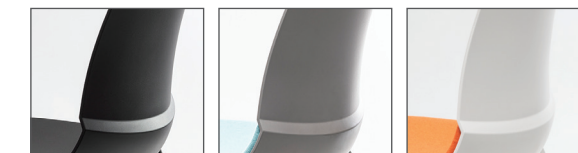

4-leg frame finishes

Black

Fog

White

Shell colors

Black

Fog

White