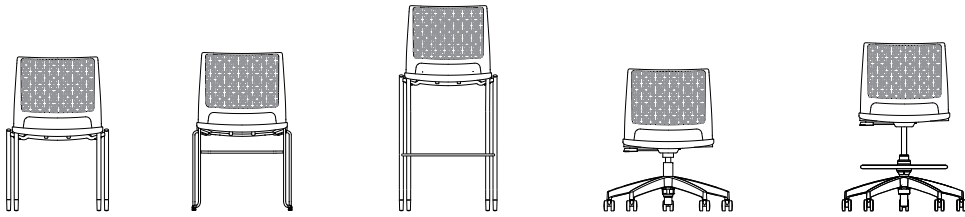

Specifications

MODEL	1011 FT1 4-Leg Side Chair	1011 FT2 Wire Rod Side Chair	1011 FT1 S9/1011 FT1 S2 24" Counter/30" Bar Stool	1012 FT3 Light Task Chair	1012 FT3 S1/1012 FT3 S2 Task Stool/Extended Task Stool
Overall Width Armless	21.2	21.2	21.3	27	27
Overall Width With Arms	22.2	22.2	26.8	27	27
Overall Depth	21.6	21.6	22.1	27	27
Overall Height	33.4	33.4	40/45.1	31.9-36.9	37.9-45.9/41.9-51.9
Seat Width	18.5	18.5	19	18.5	18.5
Seat Depth	18.2	18.2	18.7	18.2	18.2
Seat Height	17.9	17.9	24.25/29.5	16.62-21.75	18-26/23-33
Back Width	18.2	18.2	18.3	17.5	17.5
Back Height	17.5	17.5	16.7	18.2	18.2
Weight Armless	12.3 lb	15.8 lb	17 lb/20.3 lb	20.5	25.1/26
Weight With Arms	13.8 lb	17.3 lb	18.7 lb/21.9 lb	22.2	26.8/27.7
COM	.85 yd (us) 1 yd (up)	0.85 yd (us) 1 yd (up)	0.85 yd (us) 1 yd (up)	0.85 yd (us) 1 yd (up)	0.85 yd (us) 1 yd (up)
COL	10 sq ft (us) 15 sq ft (up)	10 sq ft (us) 15 sq ft (up)	10 sq ft (us) 15 sq ft (up)	10 sq ft (us) 15 sq ft (up)	10 sq ft (us) 15 sq ft (up)
Maximum Cart Stacking	8 (non-upholstered) 6 (upholstered)	15 (non-upholstered) 6 (upholstered)			
Maximum Floor Stacking	6 (non-upholstered) 4 (upholstered)	8 (non-upholstered) 4 (upholstered)			
Weight Capacity Warranty	300 lb	300 lb	300 lb	300 lb	300 lb

Dimensions are in inches. • Upholstered seat (US). Upholstered seat and back (UP).