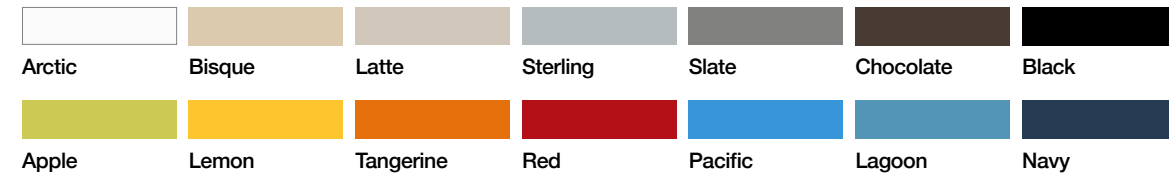

/ BUILT-IN PULL HANDLE

Shell colors

Seat options

Arm options

Ganging option

Stacking cart

Base options

Base finishes