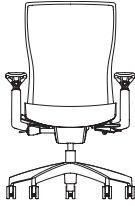

Flourish with features

Its mesh is breezy and its adjustments are easy. Torsa provides an experience of ergonomics for the entire office with smart, elegant features — all of which are standard on every custom configuration.

Specifications

Model	6023 Highback
Overall Width Armless	26
Overall Width with Arms	27
Overall Depth	27.125
Overall Height	44.5
Seat Width	19
Seat Depth	18-20.25
Seat Height	17.36-21.75 19-23.75 (S13)
Back Width	19
Back Height	22
Weight Armless	45 lb
Weight with Arms	50 lb
COM	1 yd
COL	17 sq ft
Weight Capacity Warranty	300 lb