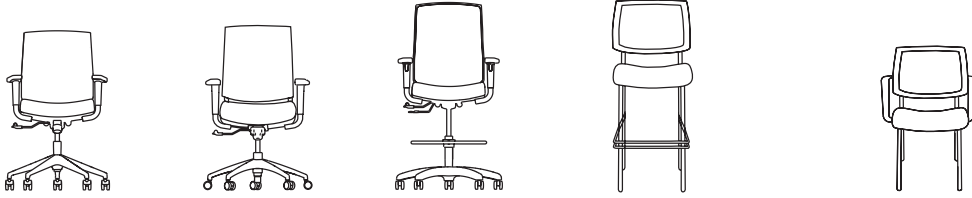

Specifications

MODEL	5622 Midback	5623 B1 Highback Mesh/5623 B1 Lt Highback Mesh Large & Tall	5622/5623 Midback/Highback Task Stool	5651 S9/5652 S9 24" Counter Stool 5651 S2/5652 S2 30" Bar Stool	5651/5652 Side Chair
Overall Width Armless	26	26/26	20.5/20	20.5	20.5
Overall Width with Arms	27.3	27.5/29	27.3/27.5	24.5	24.5
Overall Depth	25	26/27.75	25/26	26 (mesh & wood) 25 (uph)	26 (mesh & wood) 25 (uph)
Overall Height	35 0.5 (B3/B8)	39/38.5 0.5 (B3/B8)	(S1) 41.6/45 (S2) 46/50	39.5/46.5 (mesh) 37/44 (uph & wood)	34 (mesh) 32.5 (uph & wood)
Seat Width	20	20/22	20	18	18
Seat Depth	18.5-20.75	18.5-20.75/17.5	18.5	18.5	18.5
Seat Height	16.5-20.125 (T) 17.5-20.5 (K) 16.75-20.75 (Y) (B3/B8) (Y) 16.88-20.25	16.5-20.125 (T) 17.5-20.5 (K) 16.75-20.75 (Y) (B3/B8) (Y) 16.88-20.25 17.5-21.5 LT (Y)	21-29 (S1) 24-34 (S2)	24/31	18
Back Width	18.25	18.3/18.25	18.25/18.3	20.5	20.5
Back Height	20	23.5/21.5	20/23.5	18	18
Weight Armless	35.5 lb	36.5 lb/47 lb	39.5 lb/40.5 lb (S1) 40.5 lb/41.5 lb (S2)	28 lb/30 lb (mesh & uph) 29 lb/31 lb (wood)	21 lb (mesh & uph) 22 lb (wood)
Weight with Arms	41.5 lb	42.5 lb/53 lb	45.5 lb/46.5 lb (S1) 46.5 lb/47.5 lb (S2)	31 lb/33 lb (mesh & uph) 32 lb/34 lb (uph & wood)	24 lb (mesh & uph) 25 lb (wood)
COM	1.1 yd	1.1 yd/1.45 yd	(mesh) 1.1 yd	1 yd (mesh & wood) 1.25 yd (uph)	1 yd (mesh & wood) 1.25 yd (uph)
COL	20 sq ft	20 sq ft/25 sq ft	(mesh) 20 sq ft	20 sq ft (mesh & wood) 23 sq ft (uph)	20 sq ft (mesh & wood) 23 sq ft (uph)
Weight Capacity Warranty	300 lb	300 lb/400 lb	300 lb	300 lb	300 lb

Dimensions are in inches.