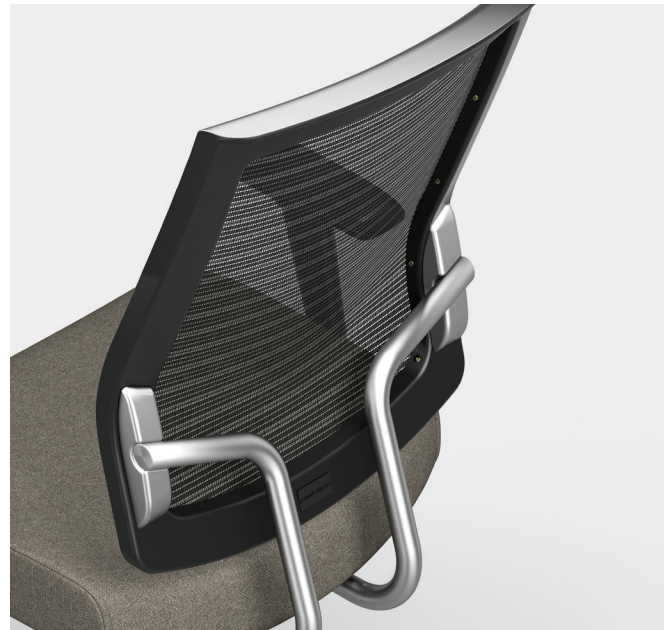


Focus®

SitOnIt • Seating®

One big (happy) family

This crowd-pleasing collection has a model for every role—collaboration space, café lounge, private office and more. And whether you need something tall, standard or on the side, the thoughtful design and smart support makes Focus perfect for any task.

Right behind you

Our signature dual-curve frame takes its cues from modern, industrial design while also reinforcing key points of contact, so your back is optimally supported throughout the day. Plus, a built-in lumbar system helps promote correct posture so that you spend more time working and less time (re)adjusting your seat.

Work is always a bit easier when sitting on a molded foam cushion that features an added layer of thickness for a supportive-yet-plush feel. And the sloped, waterfall edge helps promote proper circulation so you can sit for longer periods.

Sit and stay a while

Our Focus multi-purpose side seating collection is lightweight, comfortable and completely customizable. The popular mesh back option offers flexible suspension construction for dynamic lumbar support without the bulk. Translation? It's easy to move in and around — whether you're fidgeting during a lecture or swinging around for an impromptu group think.