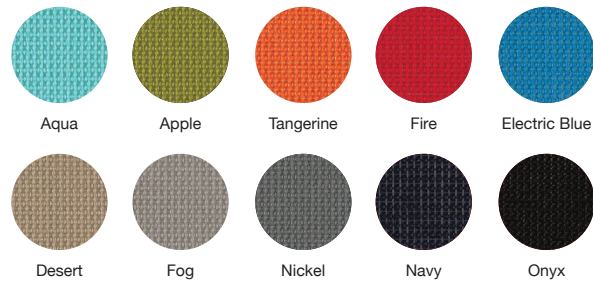

Dimensions are in inches.

Mesh colors

Focus Side mesh colors

Focus Side wood back finishes

	Empty Stacking Cart	Stacking Cart with 5 Chairs
Overall Width	24	24
Overall Width Armless		24.5
Overall Width with Arms		24.5
Overall Depth	31	38
Overall Height	9.5	55.75
Weight	50 lb	