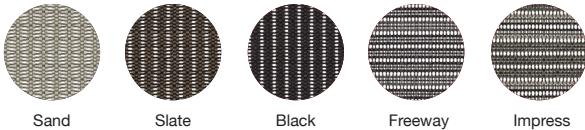

Mesh colors