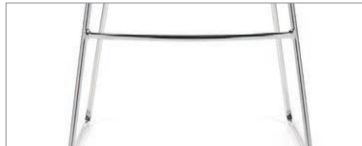

Finishes

Swivel wood base is available in all standard wood finishes

Wood four leg base is available in all standard wood finishes

Metal column bases are only available in polished chrome

Sled bases are standard in painted metal or with metallic finish

Tables

Available with polished chrome or wood bases

Fixed table tops are available in two sizes and three shapes (round top shown)

MEMBER
BIFMA

U.S.A.
Global Furniture Group
17 West Stow Road P.O. Box 562
Marlton New Jersey U.S.A. 08053
Tel (856) 596-3390 (800) 220-1900