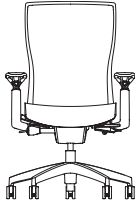

Flourish with features

Its mesh is breezy and its adjustments are easy. Torsa provides an experience of ergonomics for the entire office with smart, elegant features — all of which are standard on every custom configuration.

Specifications

| | |
|--------------------------|-------------------------------|
| Model | 6023 Highback |
| Overall Width Armless | 26 |
| Overall Width with Arms | 27 |
| Overall Depth | 27.125 |
| Overall Height | 44.5 |
| Seat Width | 19 |
| Seat Depth | 18-20.25 |
| Seat Height | 17.36-21.75 19-23.75 (S13) |
| Back Width | 19 |
| Back Height | 22 |
| Weight Armless | 45 lb |
| Weight with Arms | 50 lb |
| COM | 1 yd |
| COL | 17 sq ft |
| Weight Capacity Warranty | 300 lb |