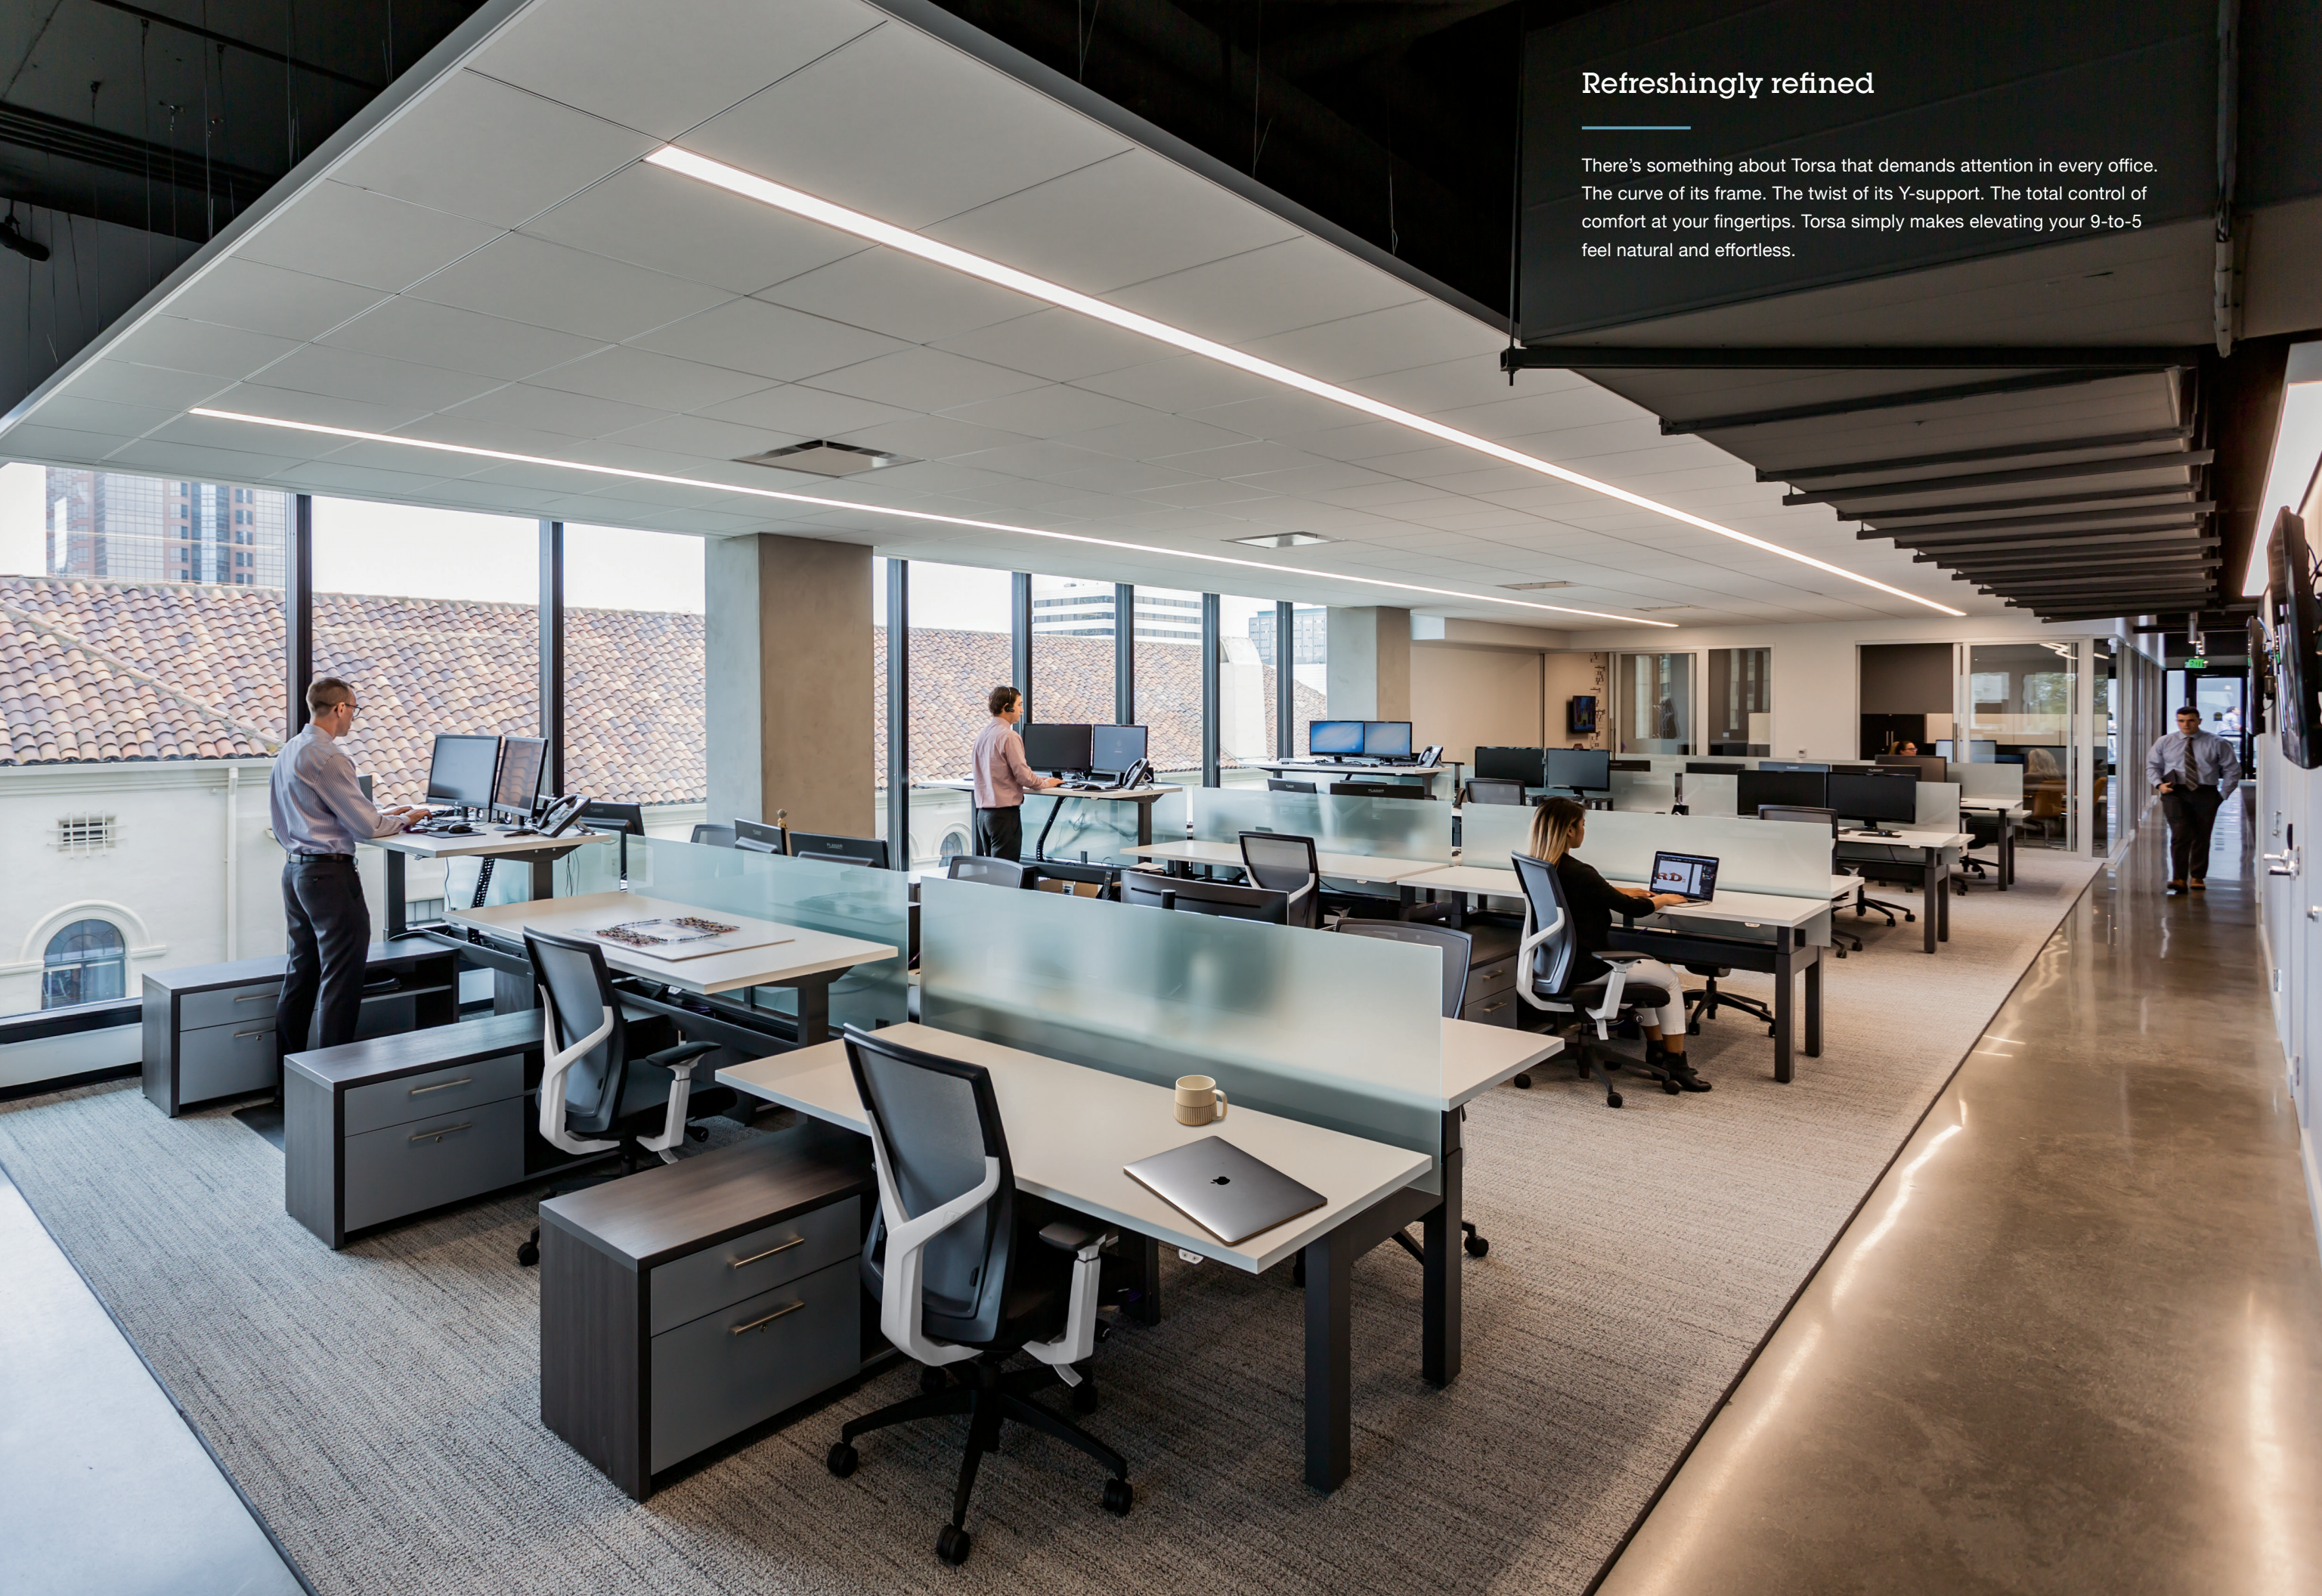

Reach for more

From the way it looks to the way it feels, Torsa takes you to a place of possibilities with innovation inspired by nature — including a new twist on how a Y-support can stand out (while you sit down). Think of Torsa as elevated design rooted in natural comfort and the power to help you thrive.

Flourish with features

Its mesh is breezy and its adjustments are easy. Torsa provides an experience of ergonomics for the entire office with smart, elegant features — all of which are standard on every custom configuration.

Refreshingly refined

There's something about Torsa that demands attention in every office. The curve of its frame. The twist of its Y-support. The total control of comfort at your fingertips. Torsa simply makes elevating your 9-to-5 feel natural and effortless.