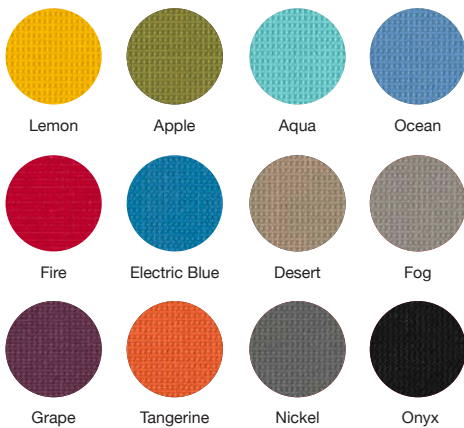

Mesh + Thintex colors