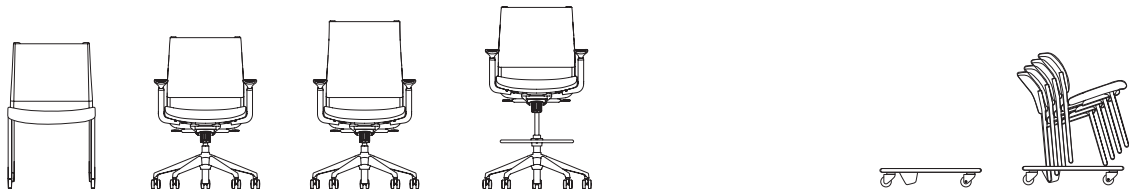

The Middle: A super comfortable layer for that plush, pillowy feel

The Back: A high-performance mesh layer that feels like memory foam and springs back for extra support

Find your sweet spot

Good back support feels different for everyone. That's why an easily adjustable lumbar mechanism comes standard on all of our task models—so any Wit can become your Wit.

Specifications

MODEL	2221 FT1 MB Side Chair	2222 Midback Task Chair	2223 Highback Task Chair	2222 S1/S2 Midback Task Stool
Overall Width Armless	19.25	26	26	27
Overall Width with Arms	22.5	26	26	27
Overall Depth	23	26	26	27
Overall Height	33.75	36.75	40.75	45.63/50
Seat Width	18.5	20	20	20
Seat Depth	16.25	17.5	17.5	17.5
Seat Height (Mechanism)	18.07 (PS) 18.53 (US)	17.5-21.25 (F/T) 16.63-20.38 (B) 17.75-21.5 (F/E3)	17.5-21.25 (F/T) 16.63-20.38 (B) 17.75-21.5 (F/E3)	22-30/26-36
Seat Height with Higher Cylinder (Mechanism)		19-22.5 (F/T) 18-21.5 (B) 9-22.5 (F/E3)	19-22.5 (F/T) 18-21.5 (B) 19-22.5 (F/E3)	
Seat Height with Lower Cylinder (Mechanism)(B7)		15-18 (B) 15.5-18.5 (T) 15.63-18.68 (F) 16-19 (F/E3)	15-18 (B) 15.5-18.5 (T) 15.63-18.68 (F) 16-19 (F/E3)	
Back Width	19.25	18.75	18.75	19
Back Height	17	19	23	18.75
Weight Armless	14 lb (PS) 15.5 lb (US)	30 lb	31 lb	28.5/29.5
Weight With Arms	18 lb (PS) 19.5 lb (US)	36 lb	37 lb	34.5/35.5
COM	0.75 yd	1 yd	1 yd	1 yd
COL	10 sq ft	17 sq ft	17 sq ft	17 sq ft
Maximum Cart Stacking	4			
Maximum Floor Stacking	4			
Weight Capacity Warranty	300 lb	300 lb	300 lb	300 lb

	Empty Stacking Cart	Stacking Cart with 4 Chairs
Overall Width	25.5	25.5
Overall Width Armless		25.5
Overall Width with Arms		25.5
Overall Depth	30.5	32.5
Overall Height	12.5	50.5
Weight	50 lb	

Dimensions are in inches.

Dimensions are in inches. • Plastic seat (PS), Upholstered seat only (US), Basic mechanism (B), Swivel tilt mechanism (T), Standard synchro mechanism (F), Seat depth adjustment (E3).

Mesh + Thintex colors