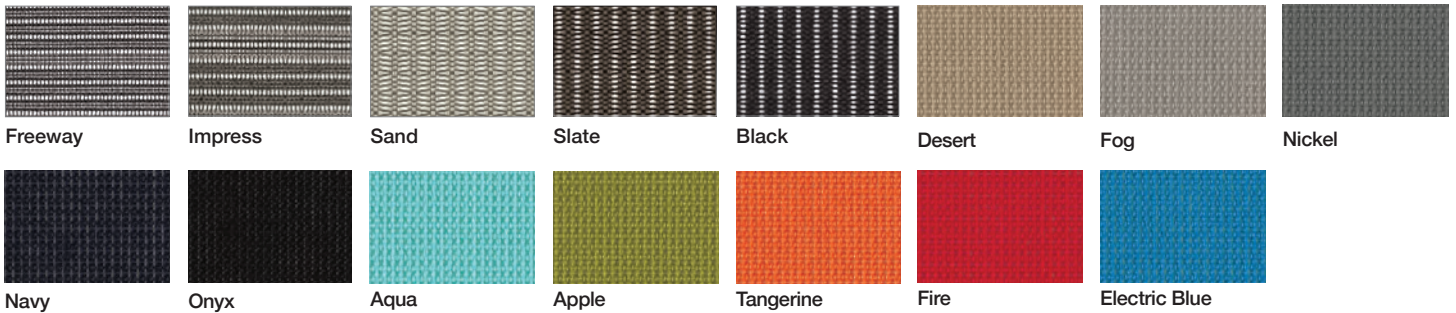

Freeway   Impress   Sand   Slate   Black   Desert   Fog   Nickel
Navy   Onyx   Aqua   Apple   Tangerine   Fire   Electric Blue

Wood: Go for solid wood for a classic look or opt for our slotted option to facilitate airflow.