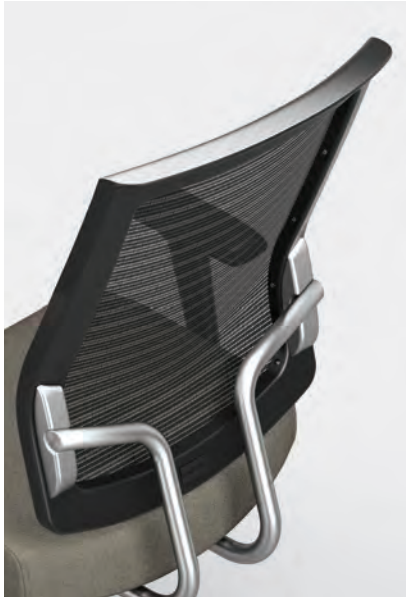

Center on comfort

Focus®

SitOnIt • Seating®

Become unencumbered

Experience something so comfortable it hardly ever crosses your mind—from the moment you sit down until it's time to head home. Our best-selling seating solution works just about anywhere you need thanks to a wider back frame, a fully-integrated lumbar support, extra-deep seat and almost endless options to customize. Sit with Focus and see why it's been a customer favorite since day one.

MIDBACK TASK

HIGHBACK TASK

TASK STOOL

BAR STOOL

SIDE

Right behind you

Our signature dual-curve frame takes its cues from modern, industrial design while also reinforcing key points of contact, so your back is optimally supported throughout the day. Plus, a built-in lumbar system helps promote correct posture so that you spend more time working and less time (re)adjusting your seat.

Your cushy job (and extra-roomy seat)

Work is always a bit easier when sitting on a molded foam cushion that features an added layer of thickness for a supportive-yet-plush feel. And the sloped, waterfall edge helps promote proper circulation so you can sit for longer periods.

Sit and stay a while

Our Focus multi-purpose side seating collection is lightweight, comfortable and completely customizable. The popular mesh back option offers flexible suspension construction for dynamic lumbar support without the bulk. Translation? It's easy to move in and around—whether you're fidgeting during a lecture or swinging around for an impromptu group think.